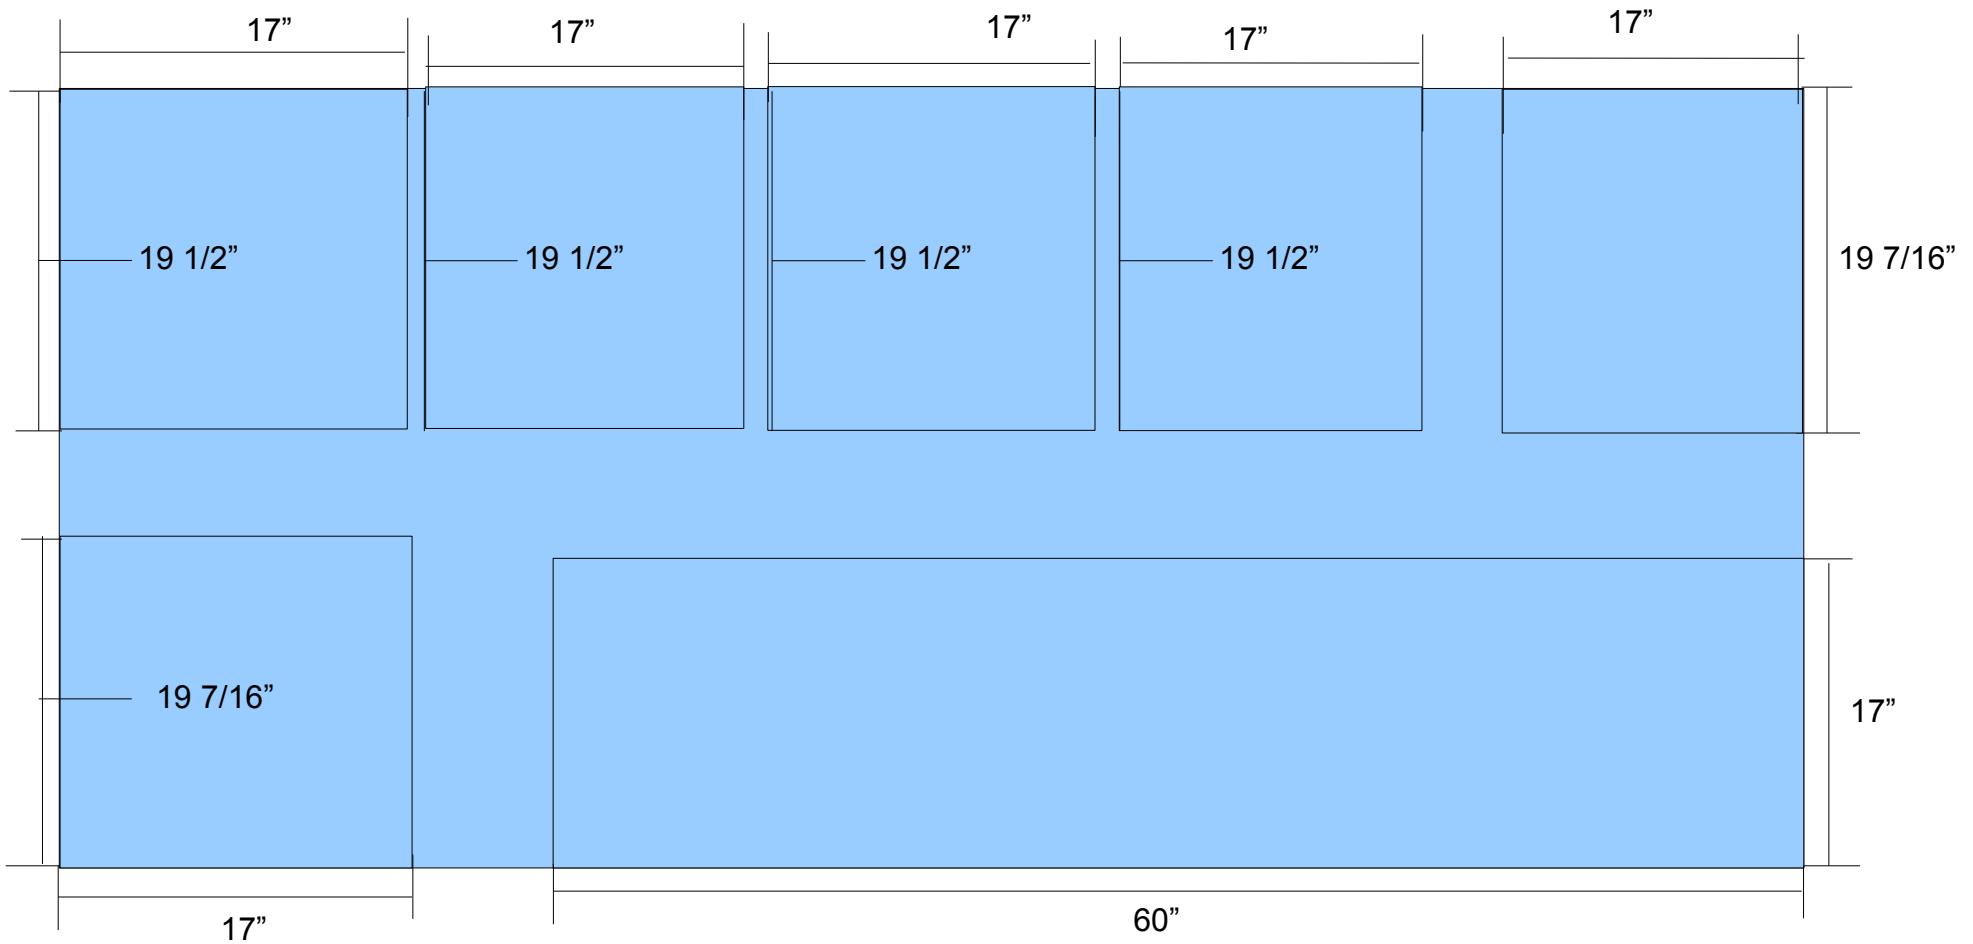

**1/2" MDF CUT GUIDE**  
(48"x96" Board)

\*(1 additional 19.5"x17"x5/8" shelf is needed)